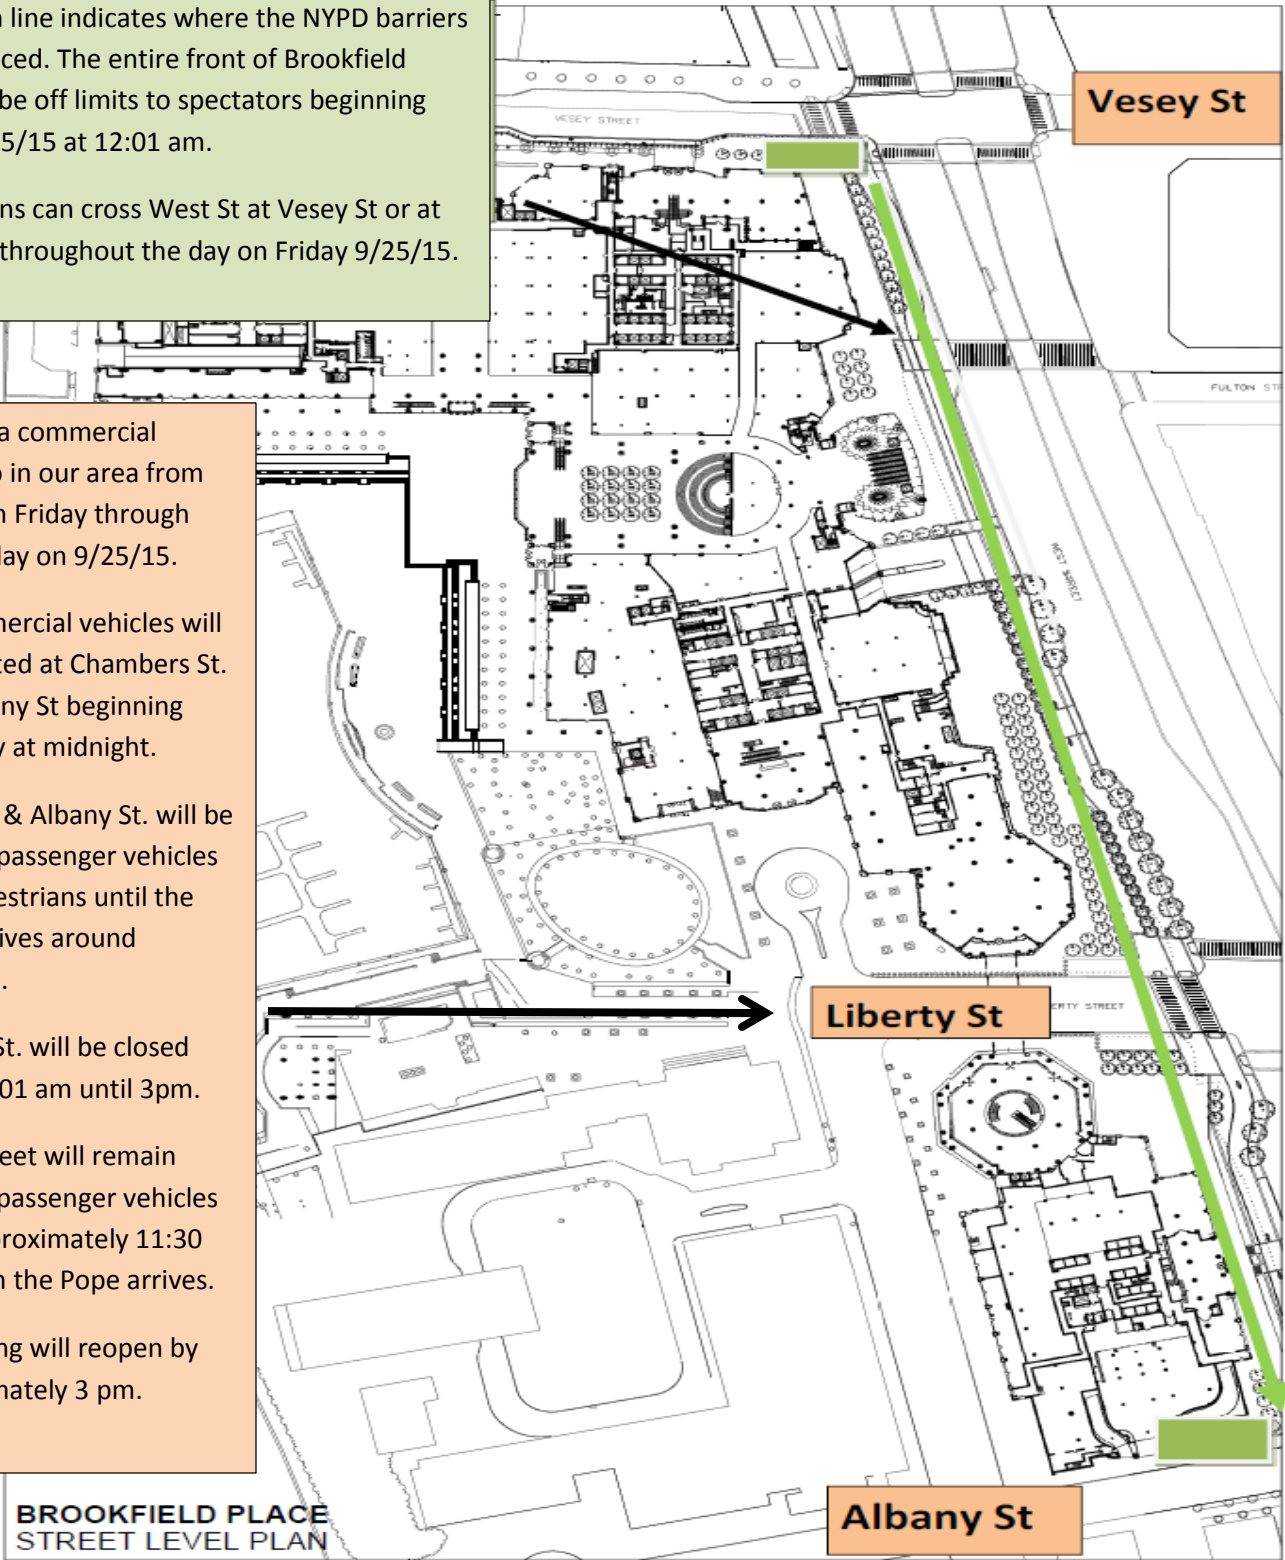

Information on access to Brookfield Place on Friday, September 25th during the Papal visit.

This green line indicates where the NYPD barriers will be placed. The entire front of Brookfield Place will be off limits to spectators beginning Friday 9/25/15 at 12:01 am.

Pedestrians can cross West St at Vesey St or at Albany St throughout the day on Friday 9/25/15.

There is a commercial embargo in our area from 12:01 am Friday through 3pm Friday on 9/25/15.

All commercial vehicles will be diverted at Chambers St. and Albany St beginning Thursday at midnight.

Vesey St & Albany St. will be open to passenger vehicles and pedestrians until the Pope arrives around 11:30am.

Liberty St. will be closed from 12:01 am until 3pm.

West Street will remain open to passenger vehicles until approximately 11:30 am when the Pope arrives.

Everything will reopen by approximately 3 pm.

**BROOKFIELD PLACE
STREET LEVEL PLAN**